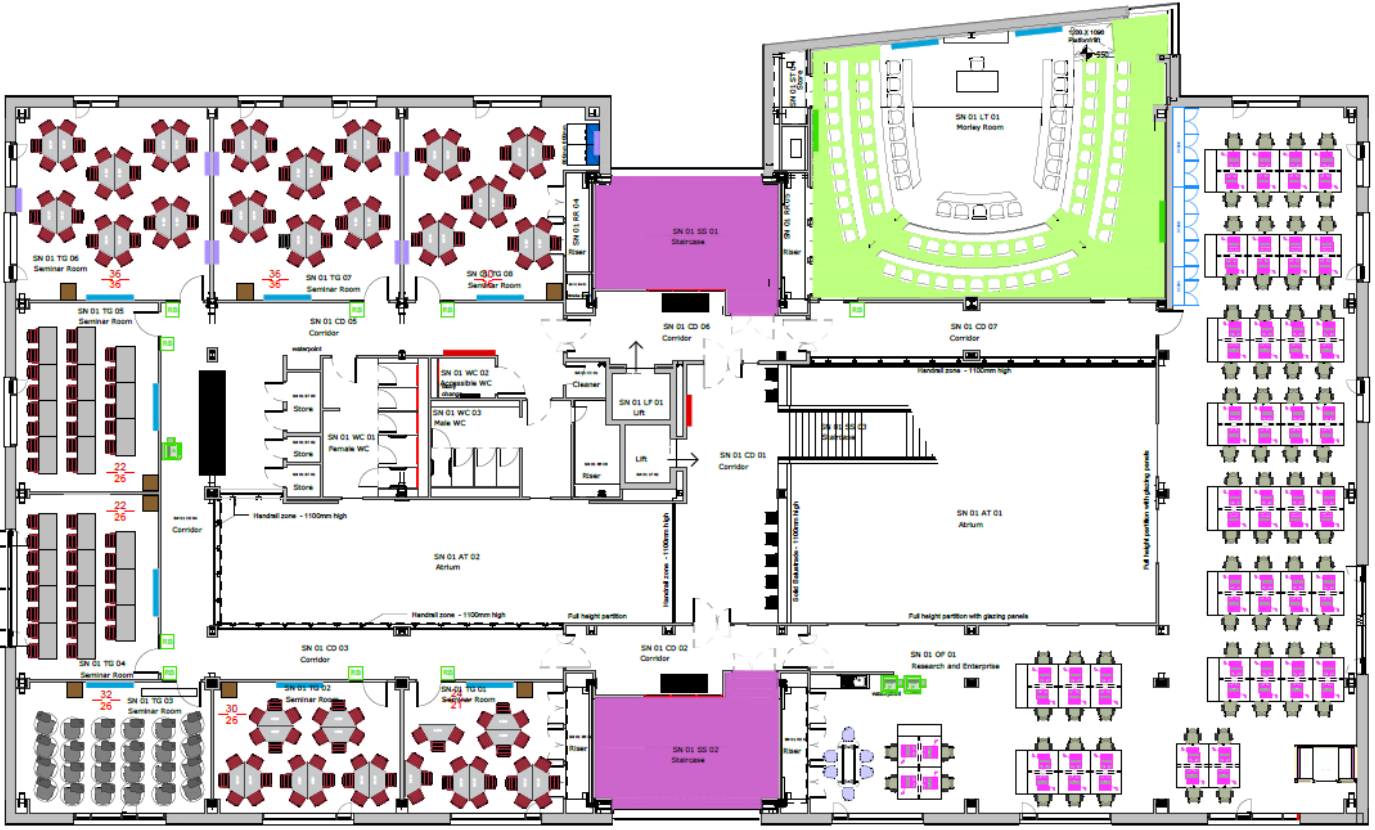

University of Northampton

Managed Print Service

Senate Building

SHARP
Be Original.

University of Northampton Site Map

Senate Building —Ground Floor

Device ID:	183999
Type:	MX6070
Serial	88016026
Location	SN 00 Of 05 M

Device ID:	184046
Type:	MX6070
Serial	88016276
Location	Reception Desk

Senate Building —1st Floor

Senate Building —2nd Floor

Senate Building —3rd Floor

Senate Building —4th Floor

Device ID:	184004
Type:	MX6070
Serial	88015916
Location	SN 04 Breakout