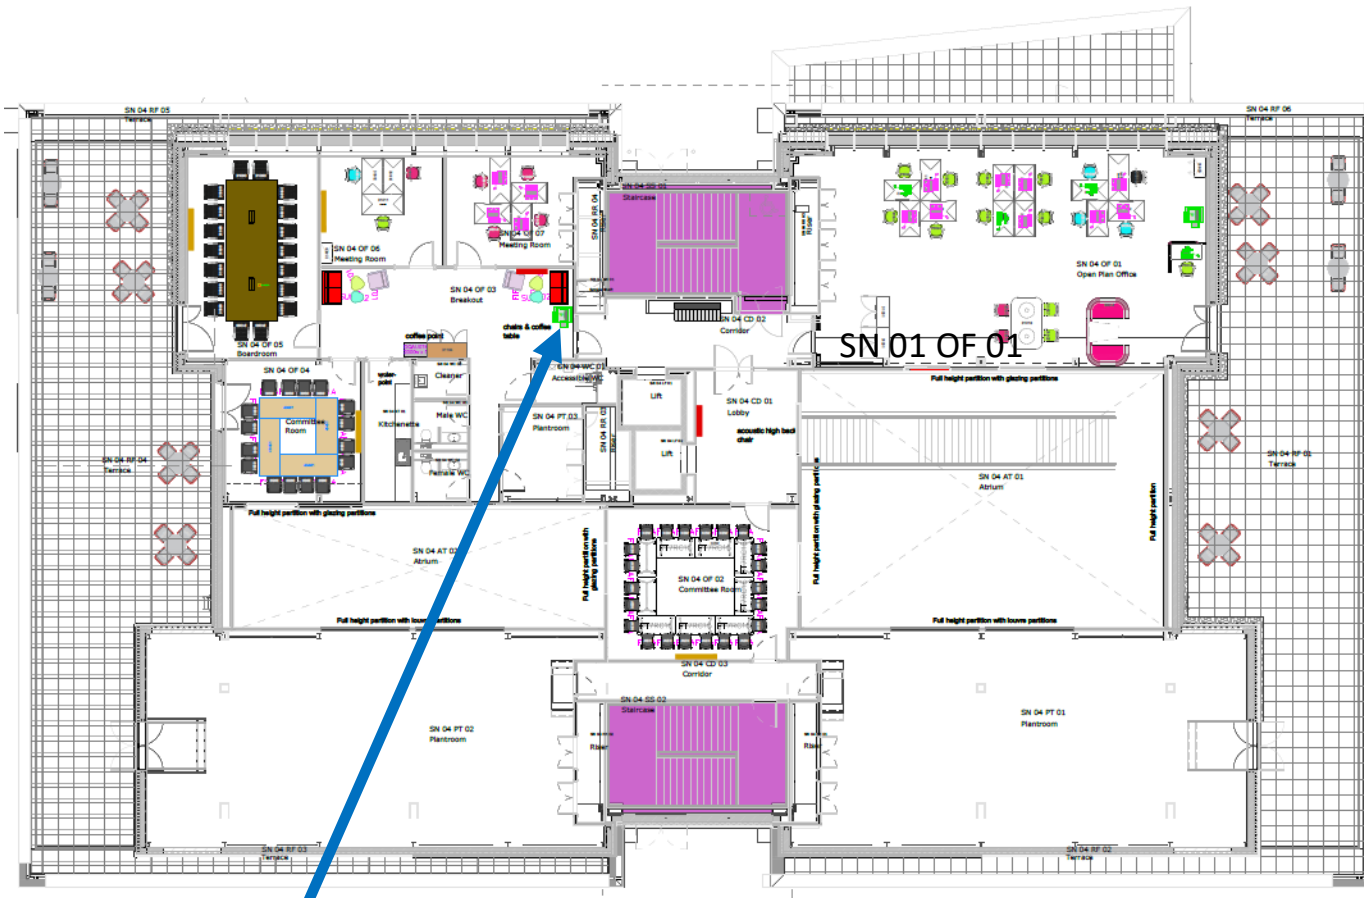

University of Northampton

Managed Print Service

Senate Building

SHARP
Be Original.

University of Northampton Site Map

Senate Building —Ground Floor

Device ID:	183999
Type:	MX6070
Serial	88016026
Location	SN 00 Of 05 M

Device ID:	184046
Type:	MX6070
Serial	88016276
Location	Reception Desk

Senate Building —1st Floor

Senate Building —2nd Floor

Senate Building —3rd Floor

Senate Building —4th Floor

Device ID:	184004
Type:	MX6070
Serial	88015916
Location	SN 04 Breakout