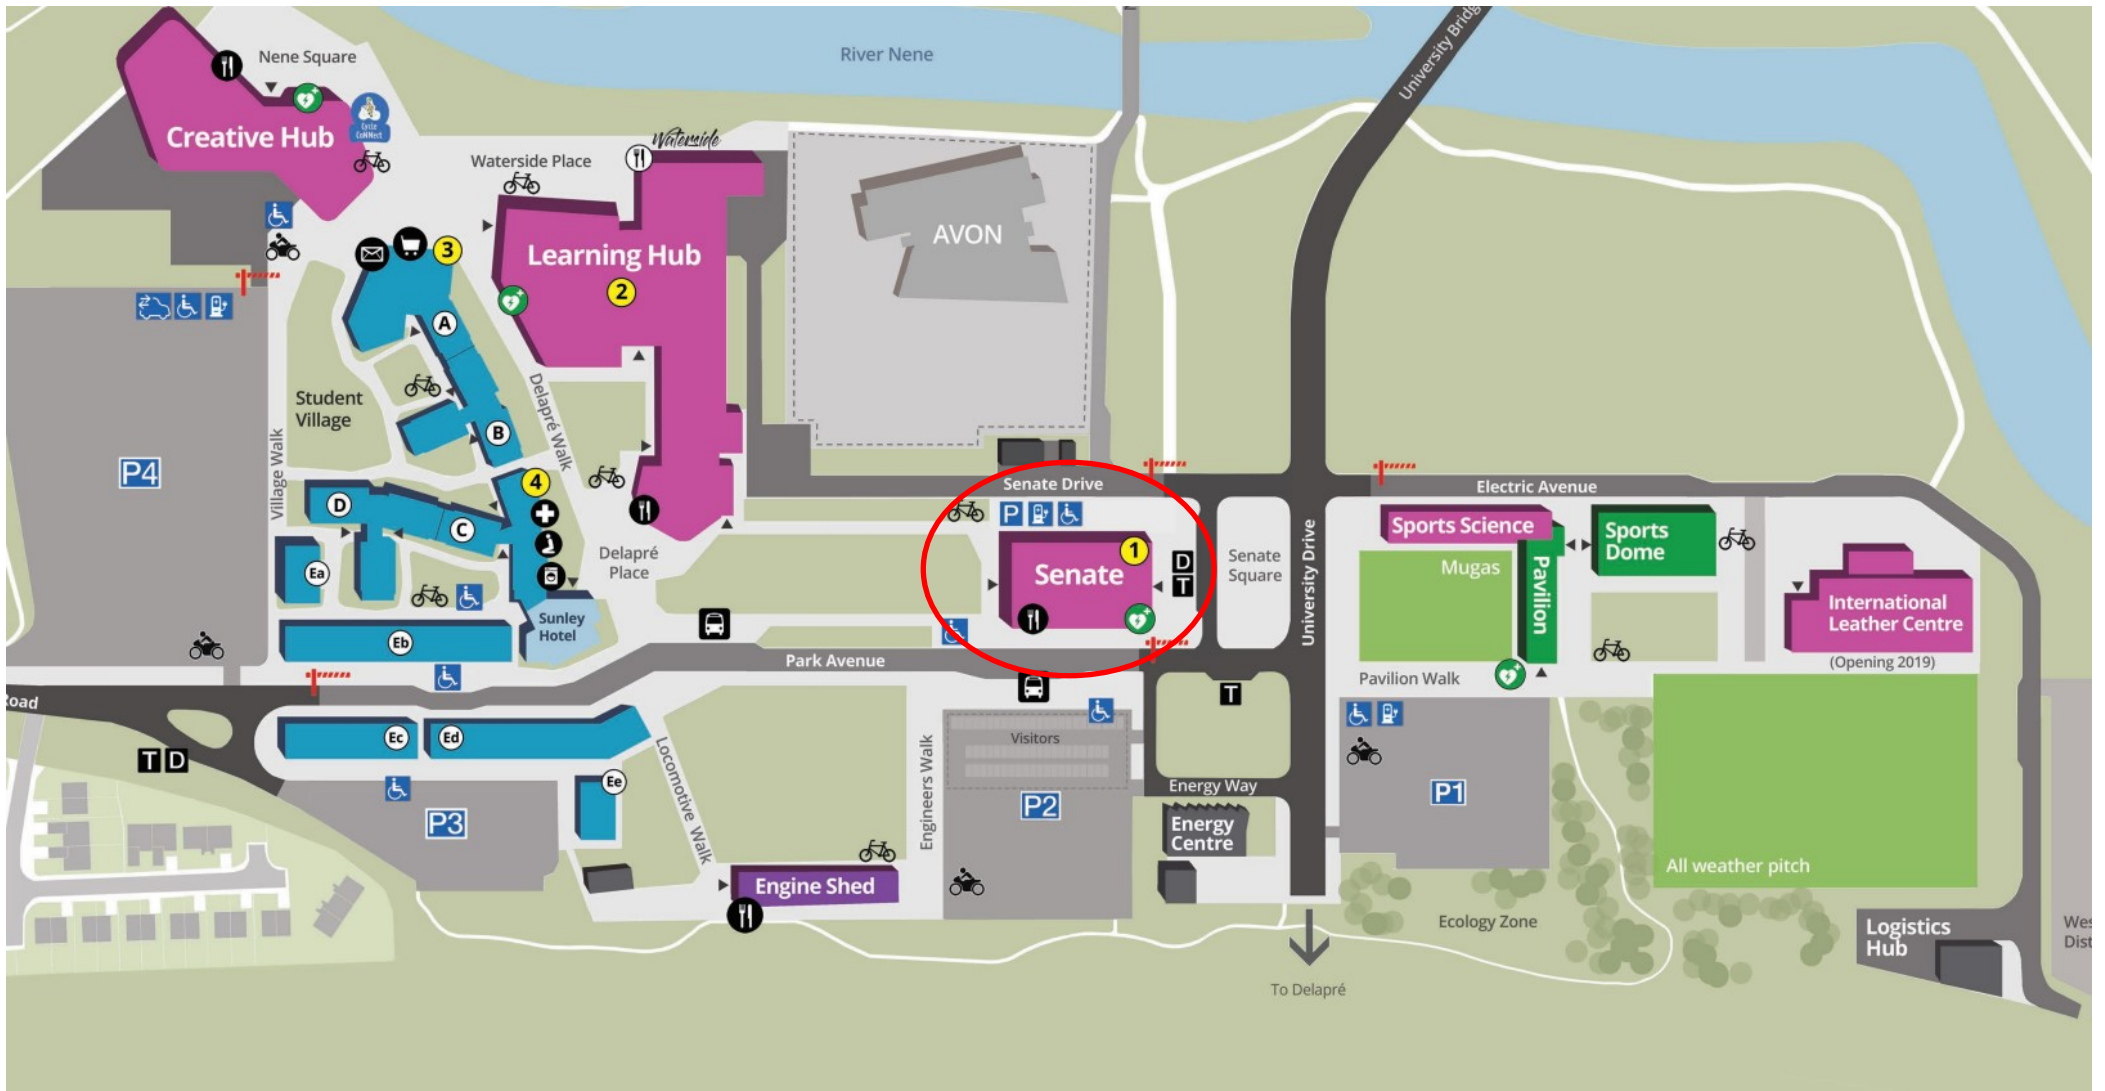

University of Northampton

Managed Print Service

Senate Building

SHARP
Be Original.

University of Northampton Site Map

Senate Building —Ground Floor

Device ID:	183999
Type:	MX6070
Serial	88016026
Location	SN 00 Of 05 M

Device ID:	184046
Type:	MX6070
Serial	88016276
Location	Reception Desk

Senate Building —1st Floor

Senate Building —2nd Floor

Senate Building —3rd Floor

Senate Building —4th Floor

Device ID:	184004
Type:	MX6070
Serial	88015916
Location	SN 04 Breakout