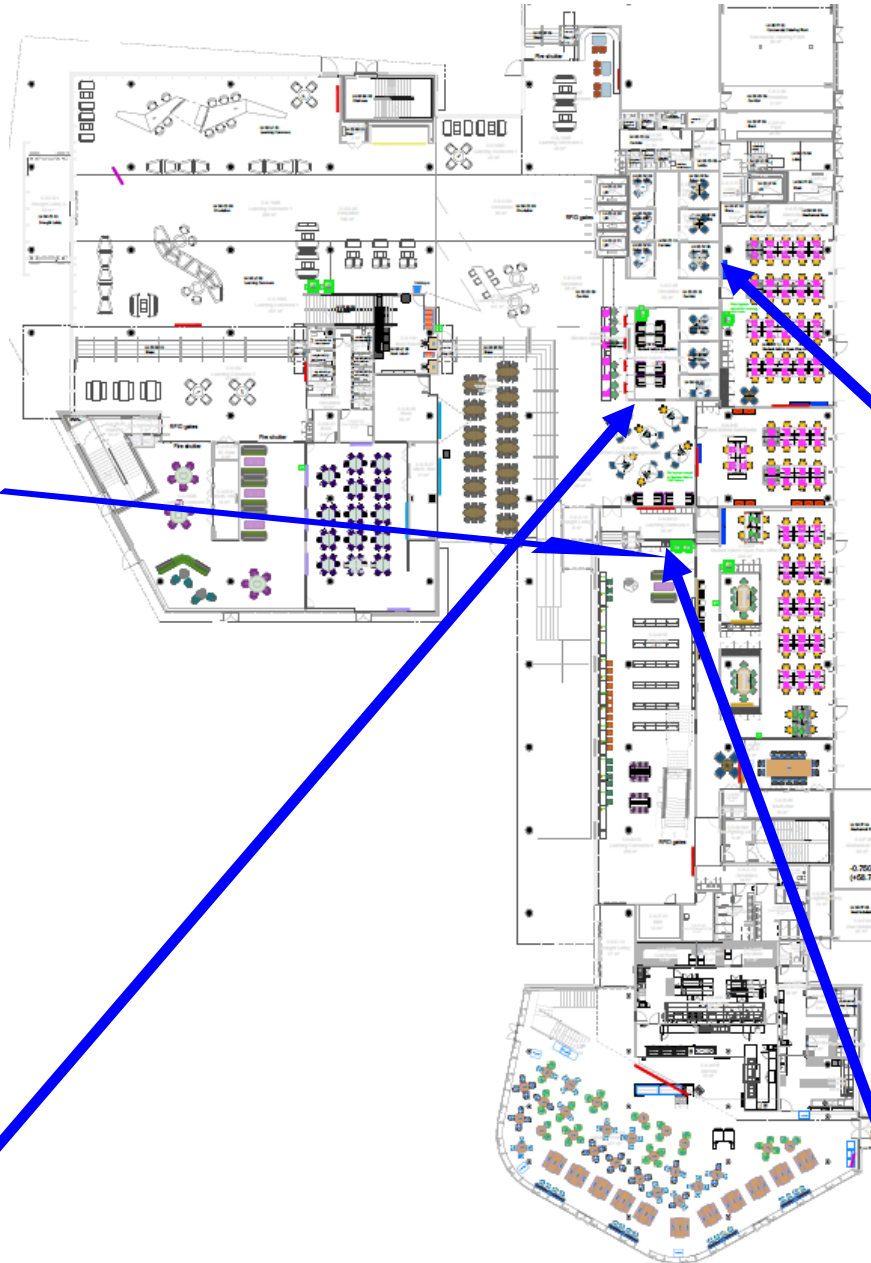

Learning Hub -Ground Floor

Device ID: 183997
Type: MX6070
Serial 88016246
Location Lower Ground Floor

Device ID: 184019
Type: MX6070
Serial 88013936
Location Ground OF 18 Assist

Device ID: 184023
Type: MX6070
Serial 88015966
Location Ground Floor OFF 11

Device ID: 184009
Type: MX6070
Serial 88016096
Location Ground OF 16