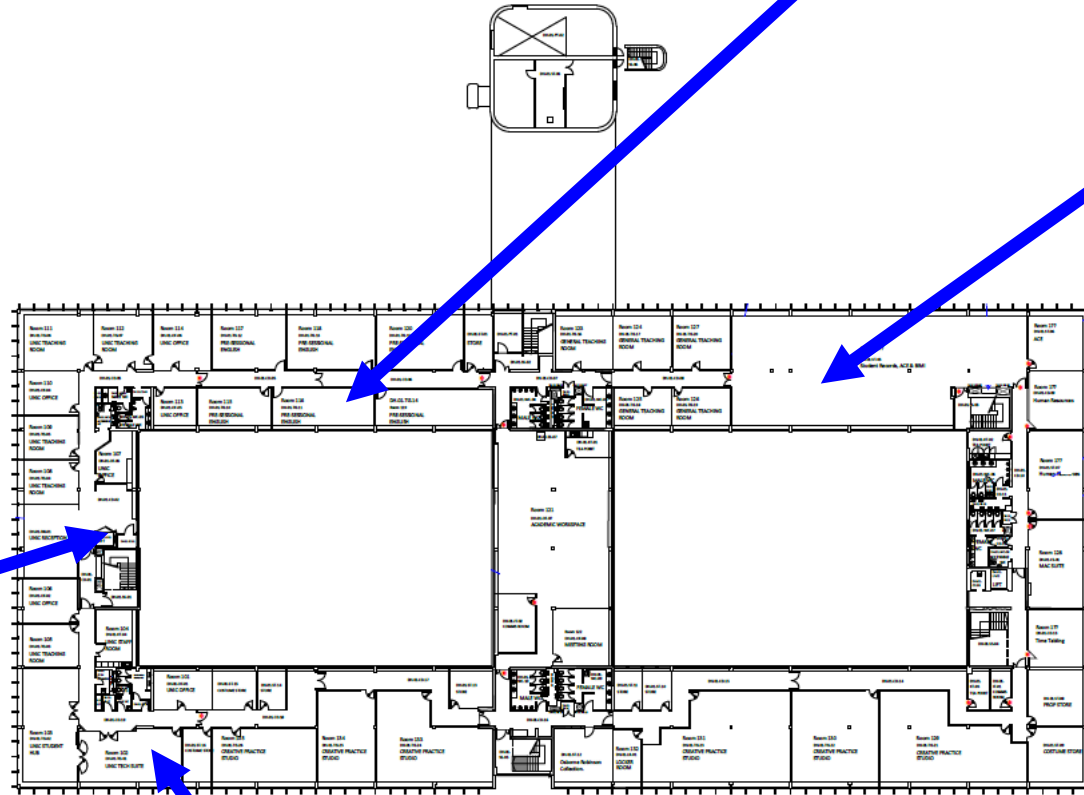

360°

Take a 360 tour

Dev Hub—Grd Floor

Device ID: 180782
Type: MX6070
Serial 88001573
Location GF Rm 11

Device ID: 184037
Type: MX6070
Serial 88015866
Location DH GF Comm

Device ID: 184029
Type: MX6070
Serial 88015896
Location DH GF Rec