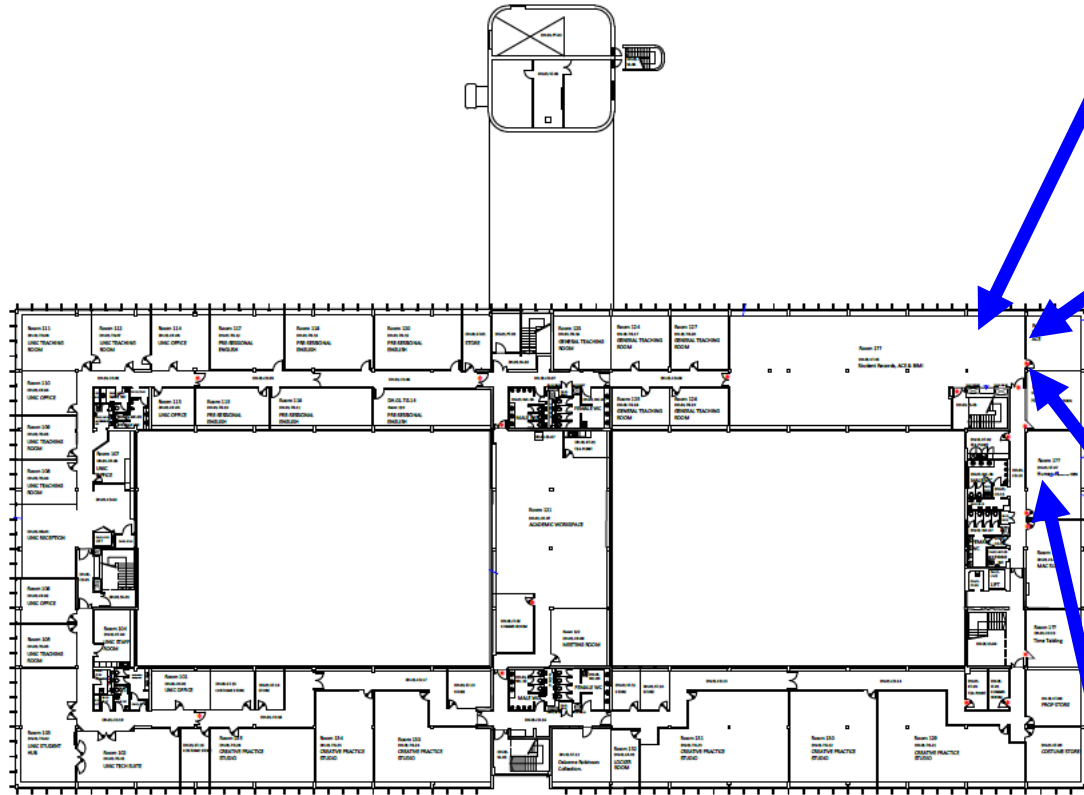

360°

Take a 360 tour

Dev Hub—Grd Floor

Device ID: 180782
Type: MX6070
Serial 88001573
Location GF Rm 11

Device ID: 184037
Type: MX6070
Serial 88015866
Location DH GF Comm

Device ID: 184029
Type: MX6070
Serial 88015896
Location DH GF Rec

Device ID: 184056
Type: MX6070
Serial 88016286
Location DH GF Rm 30

Dev Hub—1st Floor

Device ID: 184054
Type: MX6070
Serial 88015986
Location DH Estates

Device ID: 183642
Type: MX3060
Serial 85061519
Location DH Ace